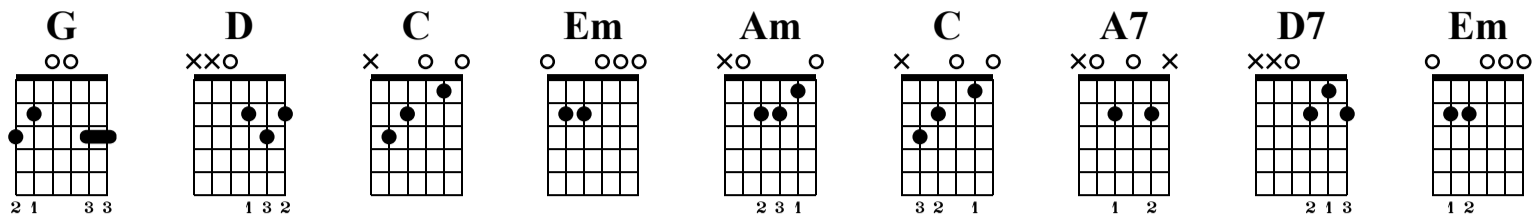

Over the Rainbow

GUITARRADIDATICA.COM

Standard tuning

$\text{♩} = 70$

n. guit.

Measures 1-5: G, D, C, G, C. Includes treble clef, 4/4 time signature, and guitar tablature.

Measures 6-9: G, Em, Am, D, G, G. Includes first and second endings for measure 9.

Measures 10-16: G, C, D, G, A7, D, D7.

Measures 17-24: G, D, C, G, C, G, Em, Am, D, G.